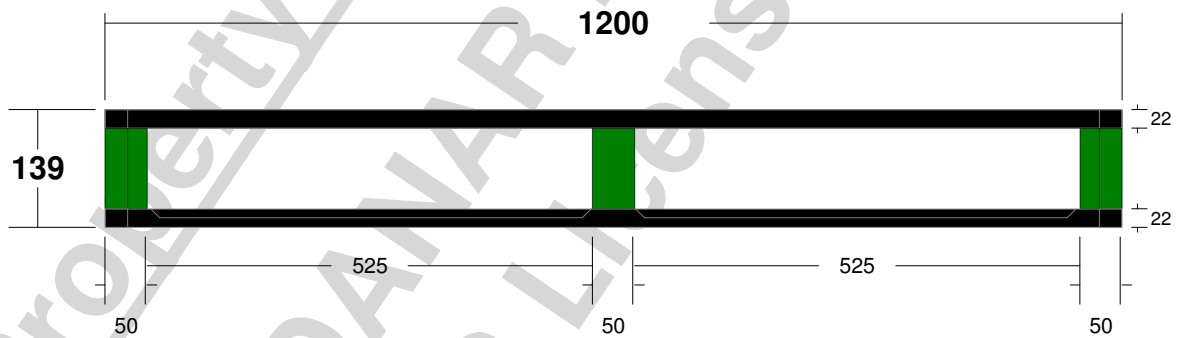

PALLET DESIGN SYSTEM Version 5.0

2-D Pallet Drawings

All dimensions in millimeters

Pallet ID: 2-way pallet with bottom deck

Classification: 1000 x 1200, Stringer-Class, Double-Face Non-Reversible, 2-Way, Multiple-Use, New Manufacture

Pallet ID: 2-way pallet with bottom deck

Classification: 1000 x 1200, Stringer-Class, Double-Face Non-Reversible, 2-Way, Multiple-Use, New Manufacture

Side View

End View

All materials generated from the PDS software (including without limitation specification sheets, drawings, analyses and all other output) (PDS Materials) are protected by copyright and other intellectual property laws. The direct pallet user customer may not copy the PDS materials without the express written permission of the PDS licensee that provided the customer with the PDS materials.