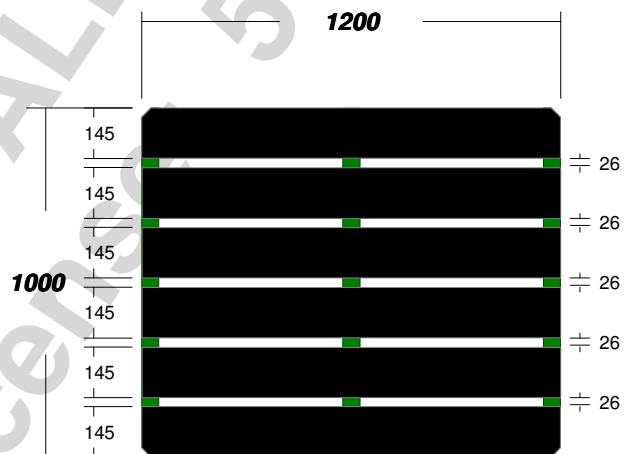

Bottom View

All materials generated from the PDS software (including without limitation specification sheets, drawings, analyses and all other output) (PDS Materials) are protected by copyright and other intellectual property laws. The direct pallet user customer may not copy the PDS materials without the express written permission of the PDS licensee that provided the customer with the PDS materials.

Customer:

Prepared by:
RODANAR PALLETS
STEENOVENSTRAAT 9
8470 GISTEL
BELGIUM

PDS License: 565 Printed: December 07, 2012