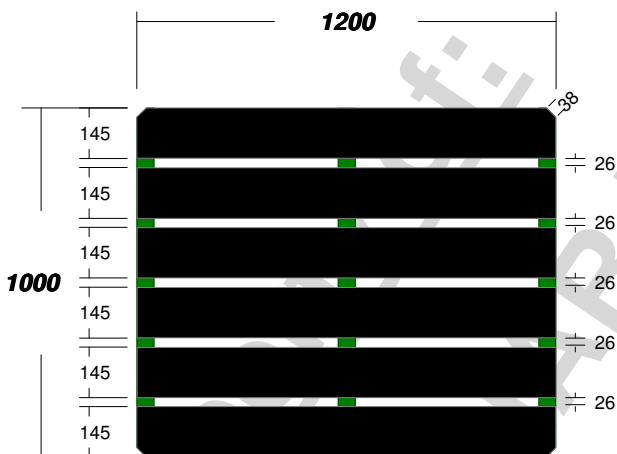

PALLET DESIGN SYSTEM Version 5.0

2-D Pallet Drawings

All dimensions in millimeters

Pallet ID: 2-way pallet with bottom deck

Classification: 1000 x 1200, Stringer-Class, Double-Face Non-Reversible, 2-Way, Multiple-Use, New Manufacture

Top View

All materials generated from the PDS software (including without limitation specification sheets, drawings, analyses and all other output) (PDS Materials) are protected by copyright and other intellectual property laws. The direct pallet user customer may not copy the PDS materials without the express written permission of the PDS licensee that provided the customer with the PDS materials.

Customer:

Prepared by:
RODANAR PALLETS
STEENOVENSTRAAT 9
8470 GISTEL
BELGIUM

PDS License: 565 Printed: December 07, 2012