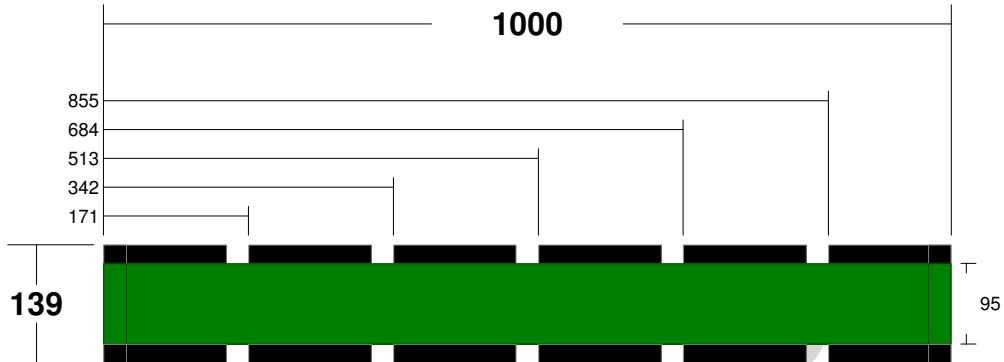

PALLET DESIGN SYSTEM Version 5.0

2-D Pallet Drawings

All dimensions in millimeters

Pallet ID: 2-way pallet with bottom deck

Classification: 1000 x 1200, Stringer-Class, Double-Face Non-Reversible, 2-Way, Multiple-Use, New Manufacture

Pallet ID: 2-way pallet with bottom deck

Classification: 1000 x 1200, Stringer-Class, Double-Face Non-Reversible, 2-Way, Multiple-Use, New Manufacture

Side View

End View

All materials generated from the PDS software (including without limitation specification sheets, drawings, analyses and all other output) (PDS Materials) are protected by copyright and other intellectual property laws. The direct pallet user customer may not copy the PDS materials without the express written permission of the PDS licensee that provided the customer with the PDS materials.