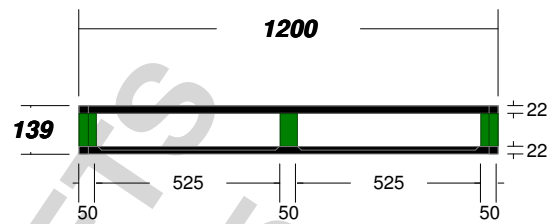

PALLET DESIGN SYSTEM Version 5.0

2-D Pallet Drawings

All dimensions in millimeters

Pallet ID: 2-way pallet with bottom deck

Classification: 1000 x 1200, Stringer-Class, Double-Face Non-Reversible, 2-Way, Multiple-Use, New Manufacture

End View

All materials generated from the PDS software (including without limitation specification sheets, drawings, analyses and all other output) (PDS Materials) are protected by copyright and other intellectual property laws. The direct pallet user customer may not copy the PDS materials without the express written permission of the PDS licensee that provided the customer with the PDS materials.

Customer:

Prepared by:
RODANAR PALLETS
STEENOVENSTRAAT 9
8470 GISTEL
BELGIUM

PDS License: 565 Printed: December 07, 2012