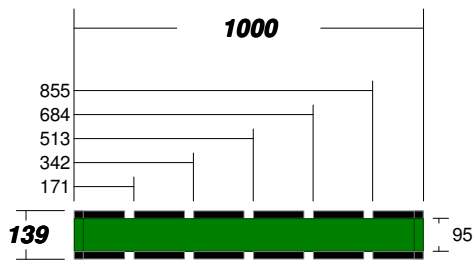

PALLET DESIGN SYSTEM Version 5.0

2-D Pallet Drawings

All dimensions in millimeters

Pallet ID: 2-way pallet with bottom deck

Classification: 1000 x 1200, Stringer-Class, Double-Face Non-Reversible, 2-Way, Multiple-Use, New Manufacture

Side View