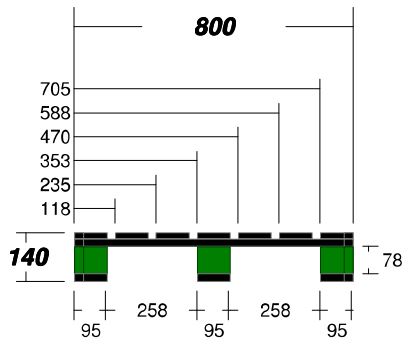

PALLET DESIGN SYSTEM Version 5.0

2-D Pallet Drawings

All dimensions in millimeters

Pallet ID: 4-way pallet

Classification: 800 x 1200, Block-Class, Double-Face Non-Reversible, Full 4-Way, Multiple-Use, New Manufacture

Side View