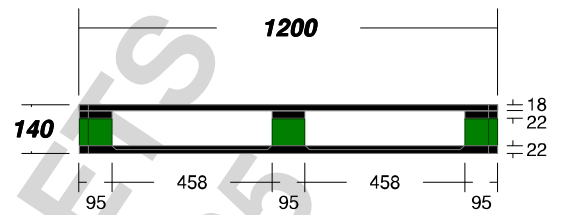

PALLET DESIGN SYSTEM Version 5.0

2-D Pallet Drawings

All dimensions in millimeters

Pallet ID: 4-way pallet

Classification: 800 x 1200, Block-Class, Double-Face Non-Reversible, Full 4-Way, Multiple-Use, New Manufacture

End View

All materials generated from the PDS software (including without limitation specification sheets, drawings, analyses and all other output) (PDS Materials) are protected by copyright and other intellectual property laws. The direct pallet user customer may not copy the PDS materials without the express written permission of the PDS licensee that provided the customer with the PDS materials.

Customer:

Prepared by:
RODANAR PALLETS
STEENOVENSTRAAT 9
8470 GISTEL
BELGIUM

PDS License: 565 Printed: December 07, 2012