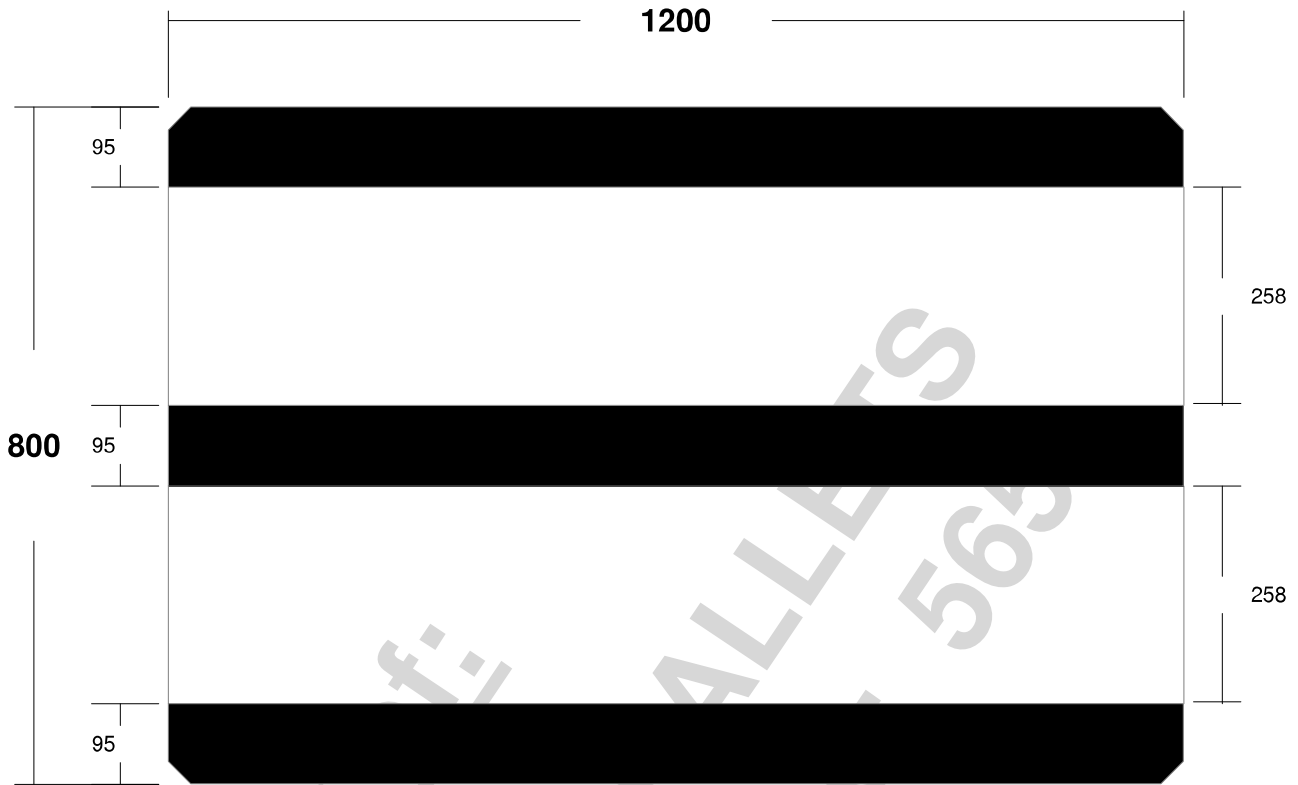

Pallet ID: 4-way pallet

Classification: 800 x 1200, Block-Class, Double-Face Non-Reversible, Full 4-Way, Multiple-Use, New Manufacture

Bottom View

Customer:

Prepared by:
RODANAR PALLETS
STEENOVENSTRAAT 9
8470 GISTEL
BELGIUM