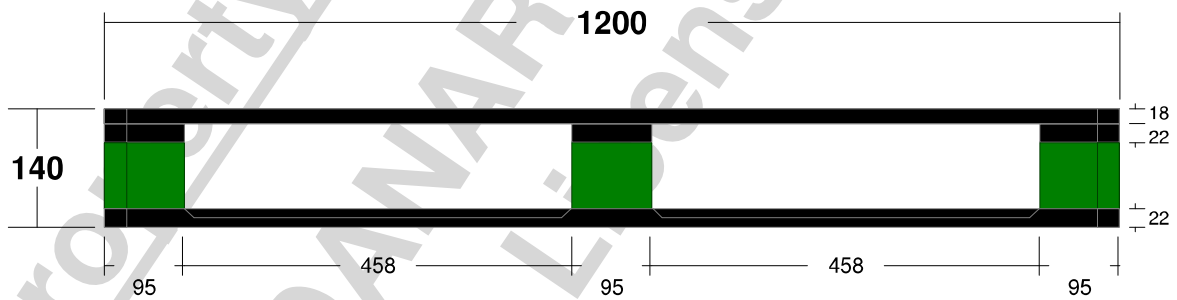

Pallet ID: 4-way pallet

Classification: 800 x 1200, Block-Class, Double-Face Non-Reversible, Full 4-Way, Multiple-Use, New Manufacture

Side View

End View

All materials generated from the PDS software (including without limitation specification sheets, drawings, analyses and all other output) (PDS Materials) are protected by copyright and other intellectual property laws. The direct pallet user customer may not copy the PDS materials without the express written permission of the PDS licensee that provided the customer with the PDS materials.