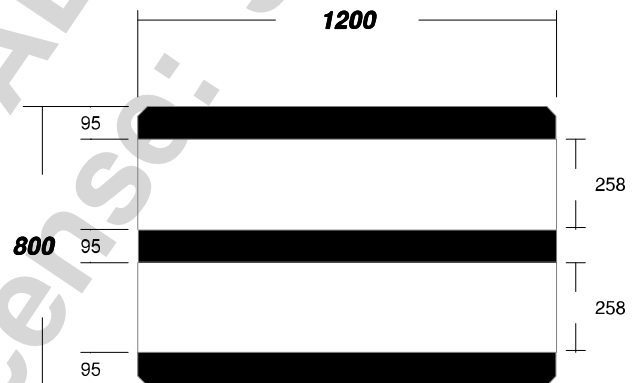

Bottom View

All materials generated from the PDS software (including without limitation specification sheets, drawings, analyses and all other output) (PDS Materials) are protected by copyright and other intellectual property laws. The direct pallet user customer may not copy the PDS materials without the express written permission of the PDS licensee that provided the customer with the PDS materials.

Customer:

Prepared by:
RODANAR PALLETS
STEENOVENSTRAAT 9
8470 GISTEL
BELGIUM

PDS License: 565 Printed: December 07, 2012