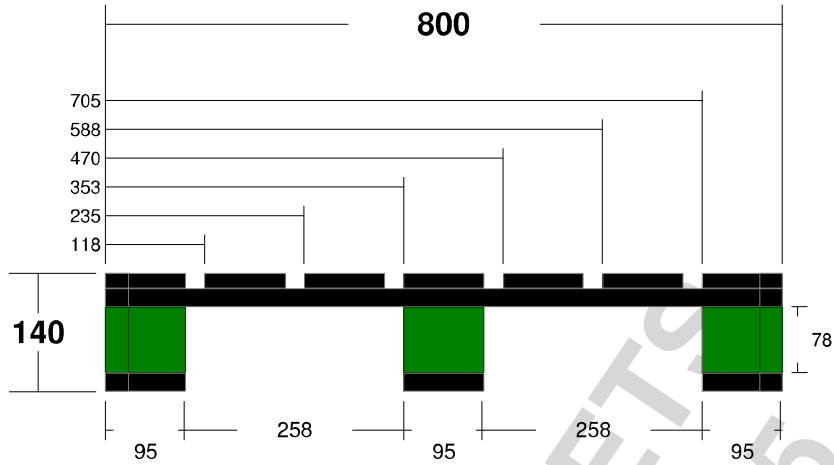

Pallet ID: 4-way pallet

Classification: 800 x 1200, Block-Class, Double-Face Non-Reversible, Full 4-Way, Multiple-Use, New Manufacture

Side View

End View

All materials generated from the PDS software (including without limitation specification sheets, drawings, analyses and all other output) (PDS Materials) are protected by copyright and other intellectual property laws. The direct pallet user customer may not copy the PDS materials without the express written permission of the PDS licensee that provided the customer with the PDS materials.