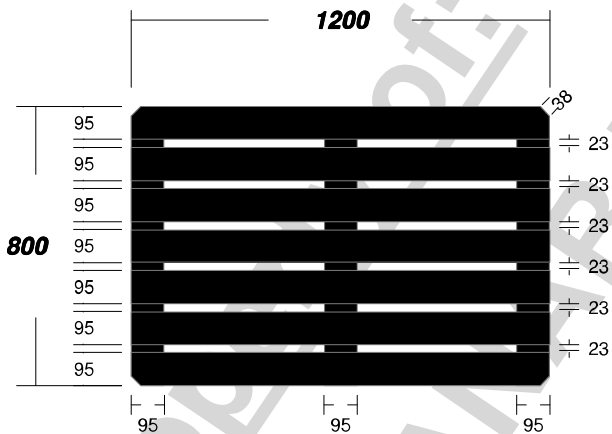

PALLET DESIGN SYSTEM Version 5.0

2-D Pallet Drawings

All dimensions in millimeters

Pallet ID: 4-way pallet

Classification: 800 x 1200, Block-Class, Double-Face Non-Reversible, Full 4-Way, Multiple-Use, New Manufacture

Top View

All materials generated from the PDS software (including without limitation specification sheets, drawings, analyses and all other output) (PDS Materials) are protected by copyright and other intellectual property laws. The direct pallet user customer may not copy the PDS materials without the express written permission of the PDS licensee that provided the customer with the PDS materials.

Customer:

Prepared by:
RODANAR PALLETS
STEENOVENSTRAAT 9
8470 GISTEL
BELGIUM

PDS License: 565 Printed: December 07, 2012