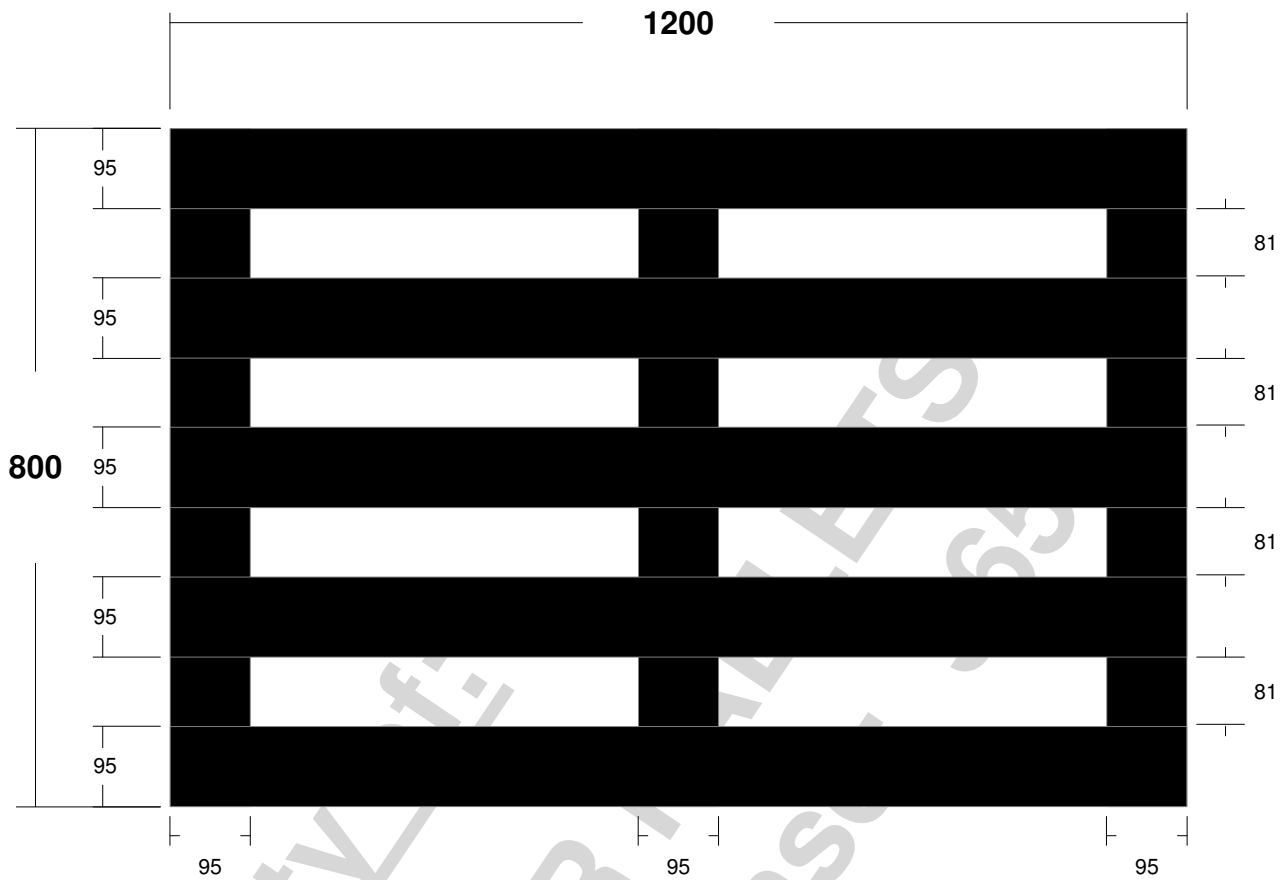

Pallet ID: 4-way pallet HEAVY

Classification: 800 x 1200, Block-Class, Double-Face Non-Reversible, Full 4-Way, Limited-Use, New Manufacture

Top View

Customer:

Prepared by:
RODANAR PALLETS
STEENOVENSTRAAT 9
8470 GISTEL
BELGIUM