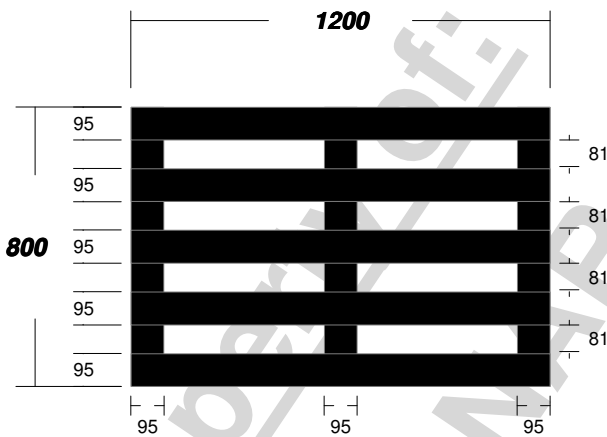

PALLET DESIGN SYSTEM Version 5.0

2-D Pallet Drawings

All dimensions in millimeters

Pallet ID: 4-way pallet HEAVY

Classification: 800 x 1200, Block-Class, Double-Face Non-Reversible, Full 4-Way, Limited-Use, New Manufacture

Top View

All materials generated from the PDS software (including without limitation specification sheets, drawings, analyses and all other output) (PDS Materials) are protected by copyright and other intellectual property laws. The direct pallet user customer may not copy the PDS materials without the express written permission of the PDS licensee that provided the customer with the PDS materials.

Customer:

Prepared by:
RODANAR PALLETS
STEENOVENSTRAAT 9
8470 GISTEL
BELGIUM

PDS License: 565 Printed: December 17, 2012