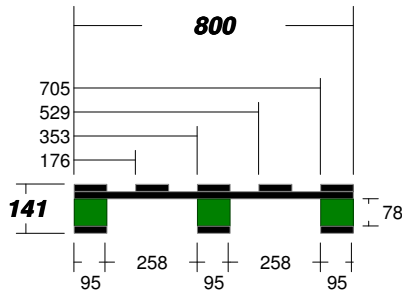

PALLET DESIGN SYSTEM Version 5.0

2-D Pallet Drawings

All dimensions in millimeters

Pallet ID: 4-way pallet HEAVY

Classification: 800 x 1200, Block-Class, Double-Face Non-Reversible, Full 4-Way, Limited-Use, New Manufacture

Side View