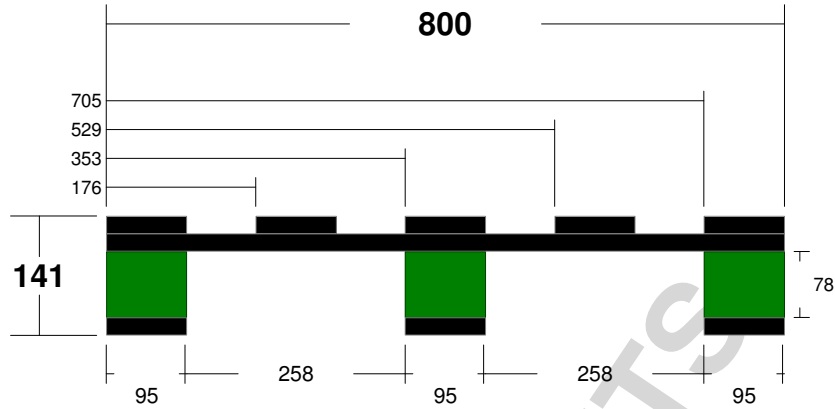

Pallet ID: 4-way pallet HEAVY

Classification: 800 x 1200, Block-Class, Double-Face Non-Reversible, Full 4-Way, Limited-Use, New Manufacture

Side View

End View

All materials generated from the PDS software (including without limitation specification sheets, drawings, analyses and all other output) (PDS Materials) are protected by copyright and other intellectual property laws. The direct pallet user customer may not copy the PDS materials without the express written permission of the PDS licensee that provided the customer with the PDS materials.