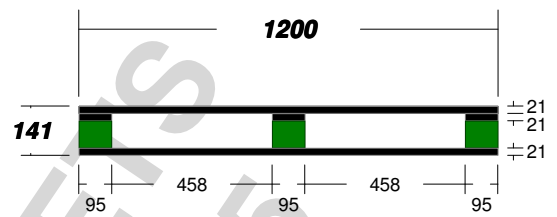

PALLET DESIGN SYSTEM Version 5.0

2-D Pallet Drawings

All dimensions in millimeters

Pallet ID: 4-way pallet HEAVY

Classification: 800 x 1200, Block-Class, Double-Face Non-Reversible, Full 4-Way, Limited-Use, New Manufacture

End View

All materials generated from the PDS software (including without limitation specification sheets, drawings, analyses and all other output) (PDS Materials) are protected by copyright and other intellectual property laws. The direct pallet user customer may not copy the PDS materials without the express written permission of the PDS licensee that provided the customer with the PDS materials.

Customer:

Prepared by:
RODANAR PALLETS
STEENOVENSTRAAT 9
8470 GISTEL
BELGIUM

PDS License: 565 Printed: December 17, 2012