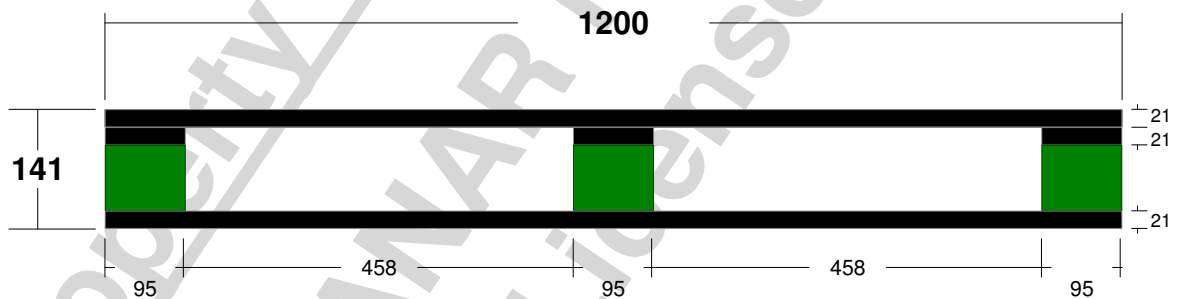

Pallet ID: 4-way pallet HEAVY

Classification: 800 x 1200, Block-Class, Double-Face Non-Reversible, Full 4-Way, Limited-Use, New Manufacture

Side View

End View

All materials generated from the PDS software (including without limitation specification sheets, drawings, analyses and all other output) (PDS Materials) are protected by copyright and other intellectual property laws. The direct pallet user customer may not copy the PDS materials without the express written permission of the PDS licensee that provided the customer with the PDS materials.