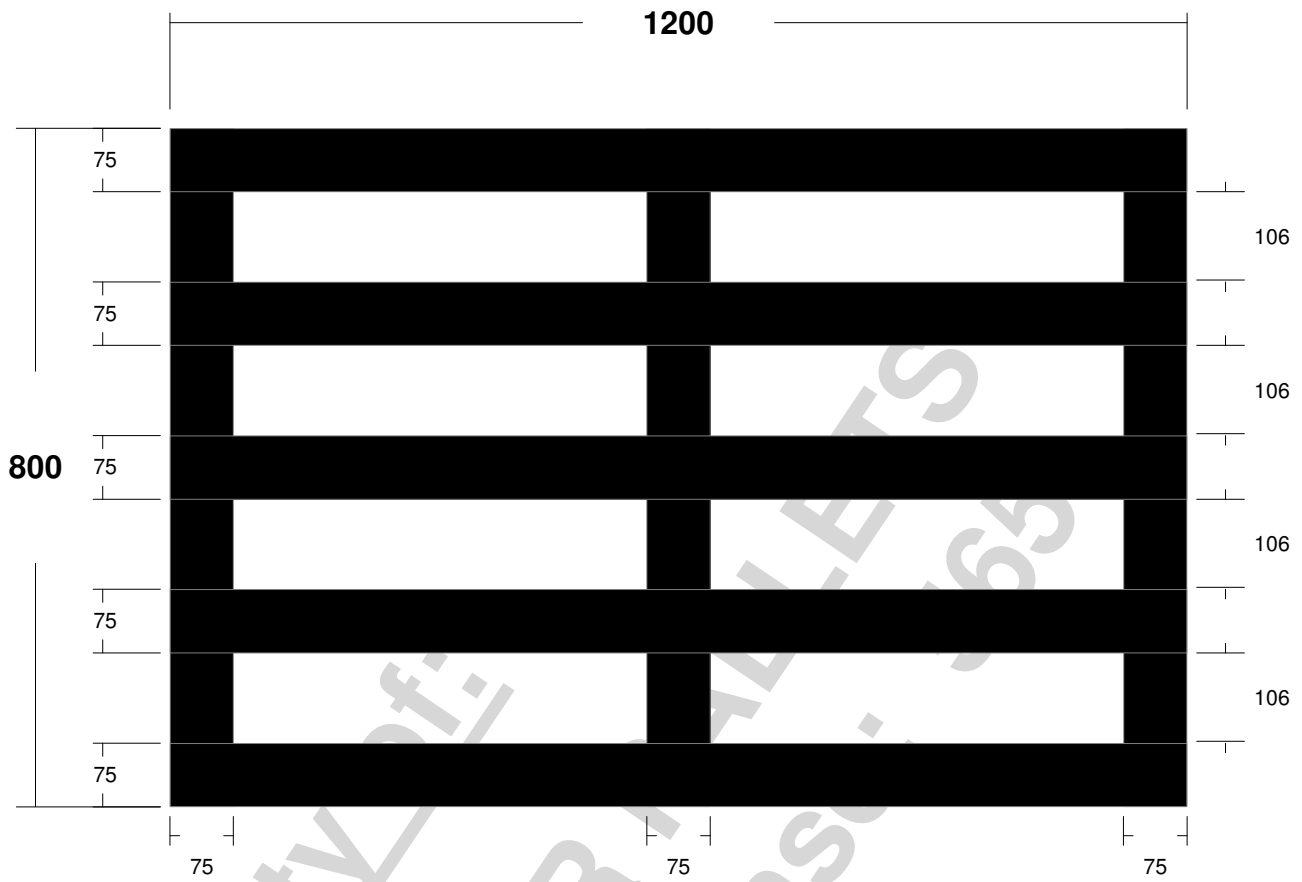

Pallet ID: 4-way pallet LIGHT

Classification: 800 x 1200, Block-Class, Double-Face Non-Reversible, Full 4-Way, Limited-Use, New Manufacture

Top View

Customer:

Prepared by:
RODANAR PALLETS
STEENOVENSTRAAT 9
8470 GISTEL
BELGIUM