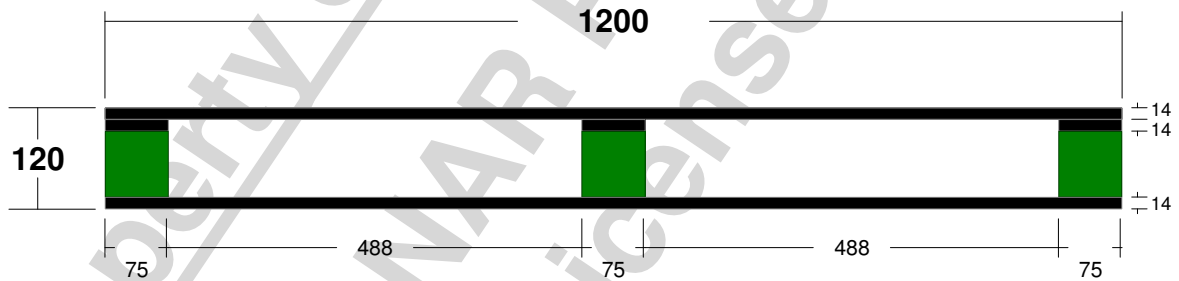

PALLET DESIGN SYSTEM Version 5.0

2-D Pallet Drawings

All dimensions in millimeters

Pallet ID: 4-way pallet LIGHT

Classification: 800 x 1200, Block-Class, Double-Face Non-Reversible, Full 4-Way, Limited-Use, New Manufacture

Pallet ID: 4-way pallet LIGHT

Classification: 800 x 1200, Block-Class, Double-Face Non-Reversible, Full 4-Way, Limited-Use, New Manufacture

Side View

End View

All materials generated from the PDS software (including without limitation specification sheets, drawings, analyses and all other output) (PDS Materials) are protected by copyright and other intellectual property laws. The direct pallet user customer may not copy the PDS materials without the express written permission of the PDS licensee that provided the customer with the PDS materials.