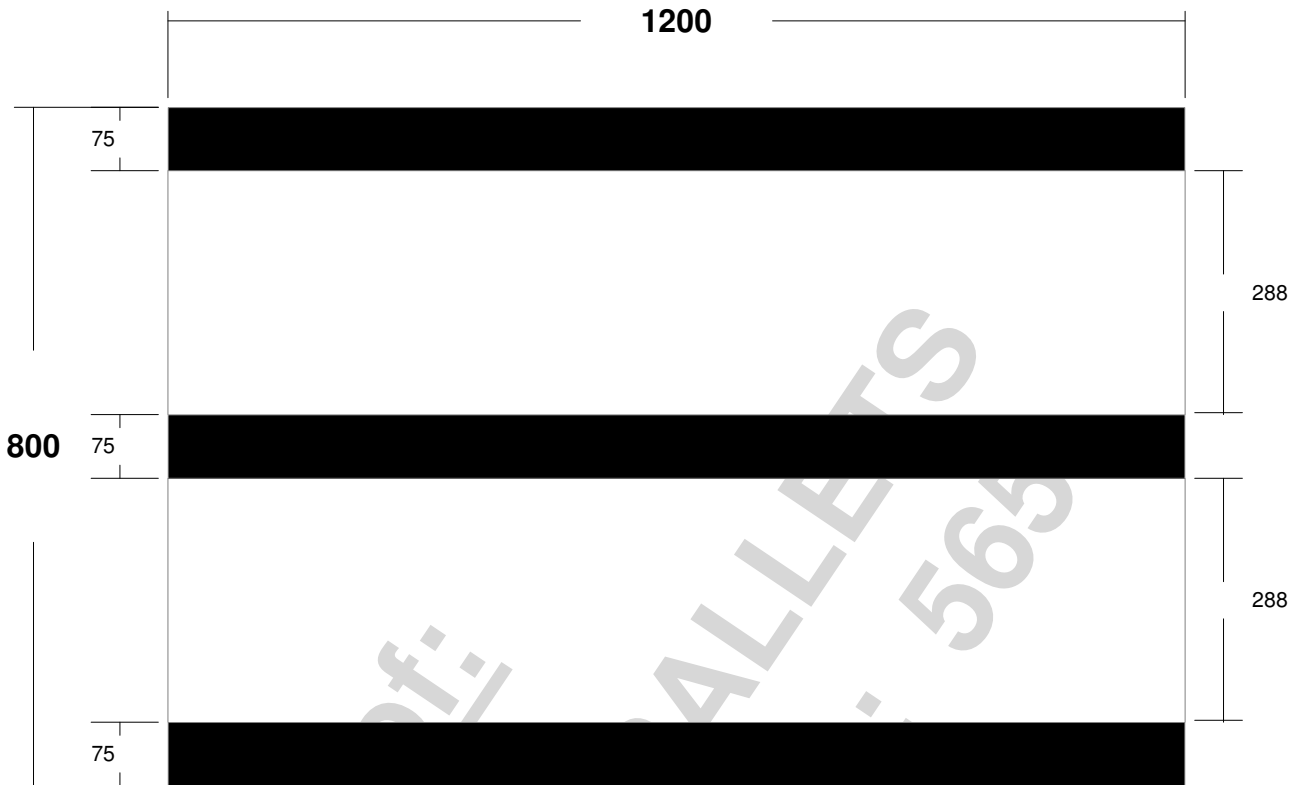

PALLET DESIGN SYSTEM Version 5.0

Pallet Drawing - Bottom View

All dimensions in millimeters

Pallet ID: 4-way pallet LIGHT

Classification: 800 x 1200, Block-Class, Double-Face Non-Reversible, Full 4-Way, Limited-Use, New Manufacture

Bottom View

Customer:

Prepared by:
RODANAR PALLETS
STEENOVENSTRAAT 9
8470 GISTEL
BELGIUM

PDS License: 565 Printed: December 17, 2012