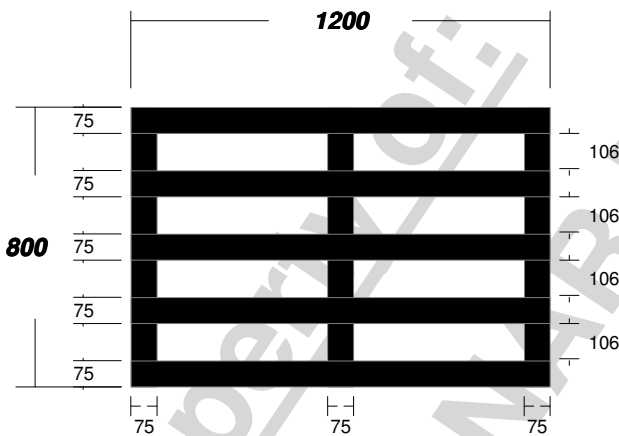

PALLET DESIGN SYSTEM Version 5.0

2-D Pallet Drawings

All dimensions in millimeters

Pallet ID: 4-way pallet LIGHT

Classification: 800 x 1200, Block-Class, Double-Face Non-Reversible, Full 4-Way, Limited-Use, New Manufacture

Top View

All materials generated from the PDS software (including without limitation specification sheets, drawings, analyses and all other output) (PDS Materials) are protected by copyright and other intellectual property laws. The direct pallet user customer may not copy the PDS materials without the express written permission of the PDS licensee that provided the customer with the PDS materials.

Customer:

Prepared by:
RODANAR PALLETS
STEENOVENSTRAAT 9
8470 GISTEL
BELGIUM

PDS License: 565 Printed: December 17, 2012