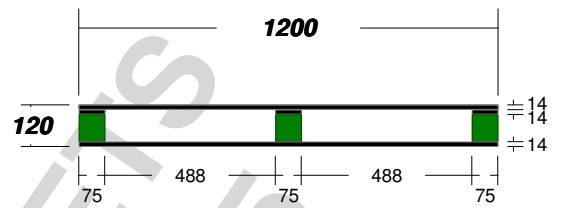

PALLET DESIGN SYSTEM Version 5.0

2-D Pallet Drawings

All dimensions in millimeters

Pallet ID: 4-way pallet LIGHT

Classification: 800 x 1200, Block-Class, Double-Face Non-Reversible, Full 4-Way, Limited-Use, New Manufacture

End View

All materials generated from the PDS software (including without limitation specification sheets, drawings, analyses and all other output) (PDS Materials) are protected by copyright and other intellectual property laws. The direct pallet user customer may not copy the PDS materials without the express written permission of the PDS licensee that provided the customer with the PDS materials.

Customer:

Prepared by:
RODANAR PALLETS
STEENOVENSTRAAT 9
8470 GISTEL
BELGIUM

PDS License: 565 Printed: December 17, 2012