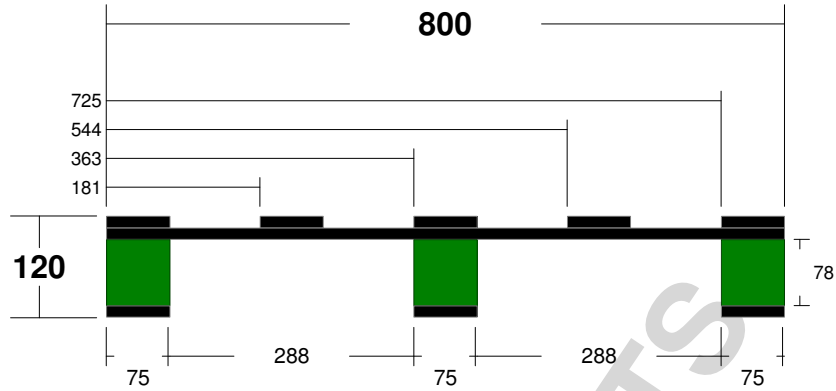

Pallet ID: 4-way pallet LIGHT

Classification: 800 x 1200, Block-Class, Double-Face Non-Reversible, Full 4-Way, Limited-Use, New Manufacture

Side View

End View

All materials generated from the PDS software (including without limitation specification sheets, drawings, analyses and all other output) (PDS Materials) are protected by copyright and other intellectual property laws. The direct pallet user customer may not copy the PDS materials without the express written permission of the PDS licensee that provided the customer with the PDS materials.