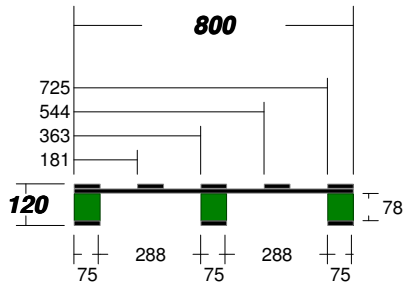

PALLET DESIGN SYSTEM Version 5.0

2-D Pallet Drawings

All dimensions in millimeters

Pallet ID: 4-way pallet LIGHT

Classification: 800 x 1200, Block-Class, Double-Face Non-Reversible, Full 4-Way, Limited-Use, New Manufacture

Side View