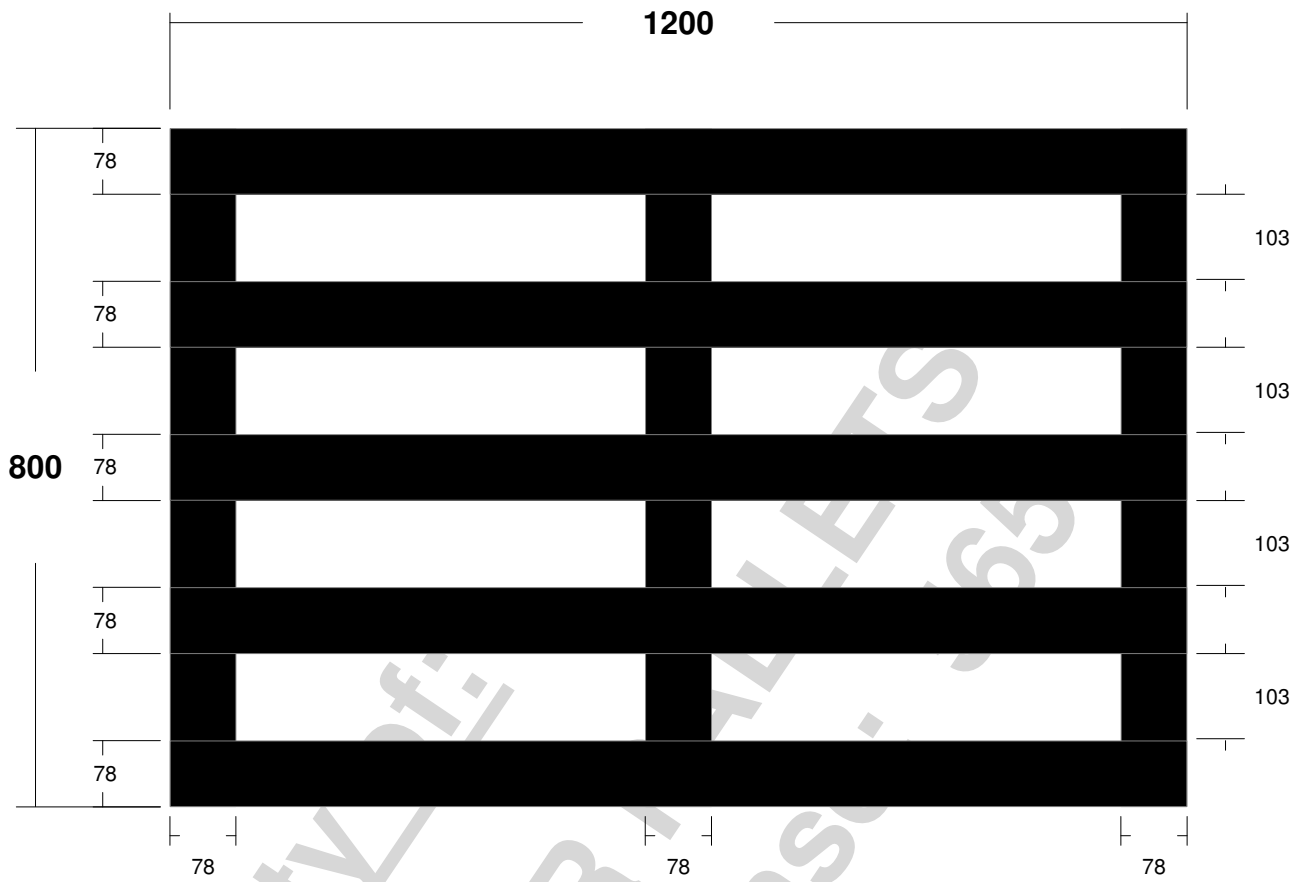

Pallet ID: 4-way pallet MEDIUM

Classification: 800 x 1200, Block-Class, Double-Face Non-Reversible, Full 4-Way, Limited-Use, New Manufacture

Top View

Customer:

Prepared by:
RODANAR PALLETS
STEENOVENSTRAAT 9
8470 GISTEL
BELGIUM