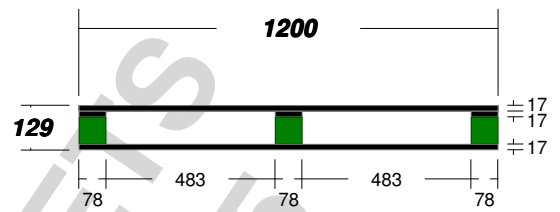

PALLET DESIGN SYSTEM Version 5.0

2-D Pallet Drawings

All dimensions in millimeters

Pallet ID: 4-way pallet MEDIUM

Classification: 800 x 1200, Block-Class, Double-Face Non-Reversible, Full 4-Way, Limited-Use, New Manufacture

End View

All materials generated from the PDS software (including without limitation specification sheets, drawings, analyses and all other output) (PDS Materials) are protected by copyright and other intellectual property laws. The direct pallet user customer may not copy the PDS materials without the express written permission of the PDS licensee that provided the customer with the PDS materials.

Customer:

Prepared by:
RODANAR PALLETS
STEENOVENSTRAAT 9
8470 GISTEL
BELGIUM

PDS License: 565 Printed: December 17, 2012