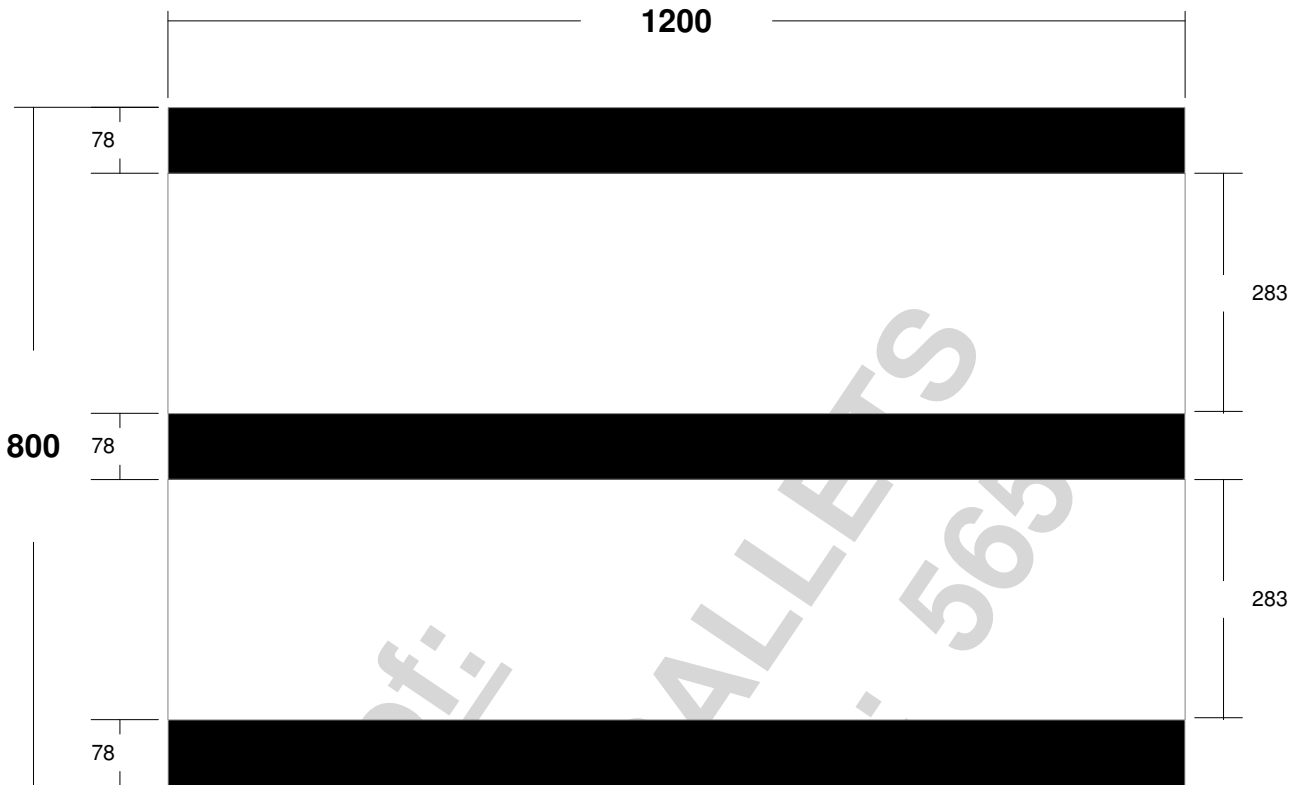

Pallet ID: 4-way pallet MEDIUM

Classification: 800 x 1200, Block-Class, Double-Face Non-Reversible, Full 4-Way, Limited-Use, New Manufacture

Bottom View

Customer:

Prepared by:
RODANAR PALLETS
STEENOVENSTRAAT 9
8470 GISTEL
BELGIUM