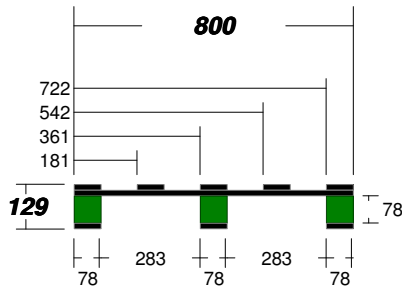

PALLET DESIGN SYSTEM Version 5.0

2-D Pallet Drawings

All dimensions in millimeters

Pallet ID: 4-way pallet MEDIUM

Classification: 800 x 1200, Block-Class, Double-Face Non-Reversible, Full 4-Way, Limited-Use, New Manufacture

Side View