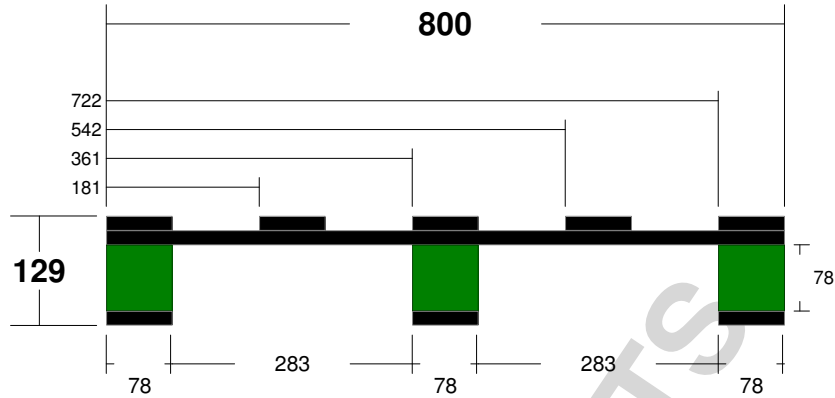

Pallet ID: 4-way pallet MEDIUM

Classification: 800 x 1200, Block-Class, Double-Face Non-Reversible, Full 4-Way, Limited-Use, New Manufacture

Side View

End View

All materials generated from the PDS software (including without limitation specification sheets, drawings, analyses and all other output) (PDS Materials) are protected by copyright and other intellectual property laws. The direct pallet user customer may not copy the PDS materials without the express written permission of the PDS licensee that provided the customer with the PDS materials.