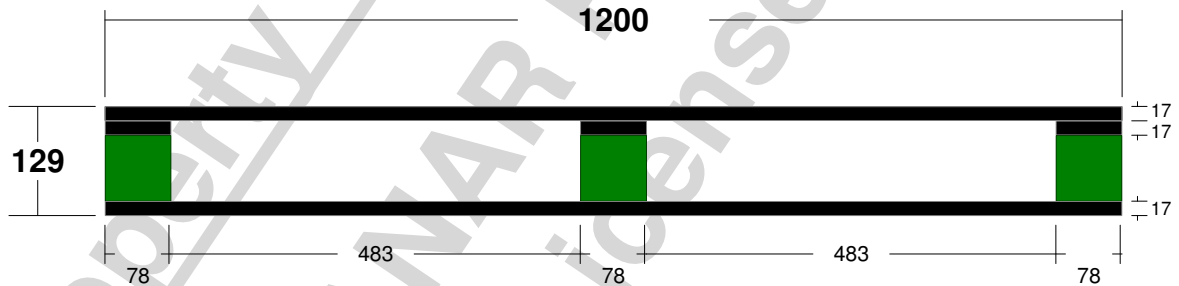

Pallet ID: 4-way pallet MEDIUM

Classification: 800 x 1200, Block-Class, Double-Face Non-Reversible, Full 4-Way, Limited-Use, New Manufacture

Side View

End View

All materials generated from the PDS software (including without limitation specification sheets, drawings, analyses and all other output) (PDS Materials) are protected by copyright and other intellectual property laws. The direct pallet user customer may not copy the PDS materials without the express written permission of the PDS licensee that provided the customer with the PDS materials.