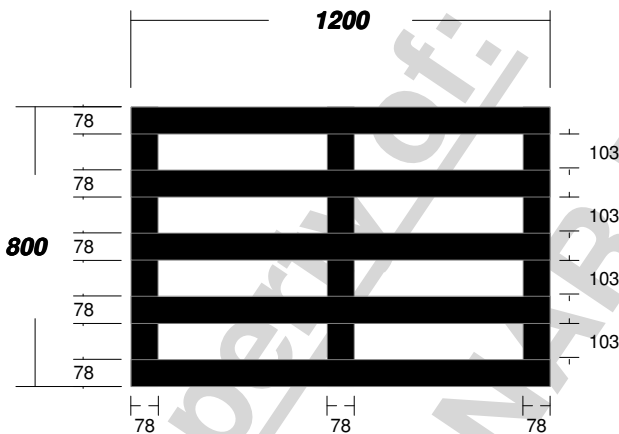

PALLET DESIGN SYSTEM Version 5.0

2-D Pallet Drawings

All dimensions in millimeters

Pallet ID: 4-way pallet MEDIUM

Classification: 800 x 1200, Block-Class, Double-Face Non-Reversible, Full 4-Way, Limited-Use, New Manufacture

Top View

All materials generated from the PDS software (including without limitation specification sheets, drawings, analyses and all other output) (PDS Materials) are protected by copyright and other intellectual property laws. The direct pallet user customer may not copy the PDS materials without the express written permission of the PDS licensee that provided the customer with the PDS materials.

Customer:

Prepared by:
RODANAR PALLETS
STEENOVENSTRAAT 9
8470 GISTEL
BELGIUM

PDS License: 565 Printed: December 17, 2012