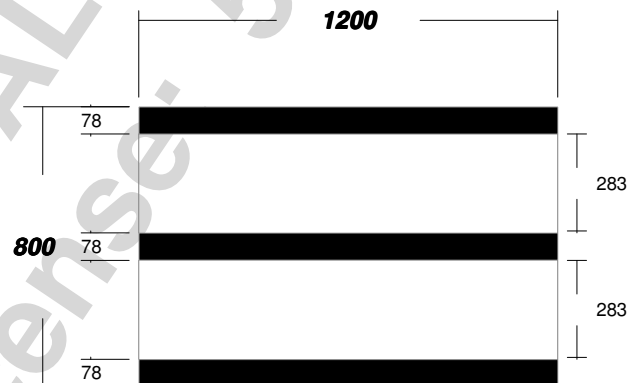

Bottom View

All materials generated from the PDS software (including without limitation specification sheets, drawings, analyses and all other output) (PDS Materials) are protected by copyright and other intellectual property laws. The direct pallet user customer may not copy the PDS materials without the express written permission of the PDS licensee that provided the customer with the PDS materials.

Customer:

Prepared by:
RODANAR PALLETS
STEENOVENSTRAAT 9
8470 GISTEL
BELGIUM

PDS License: 565 Printed: December 17, 2012